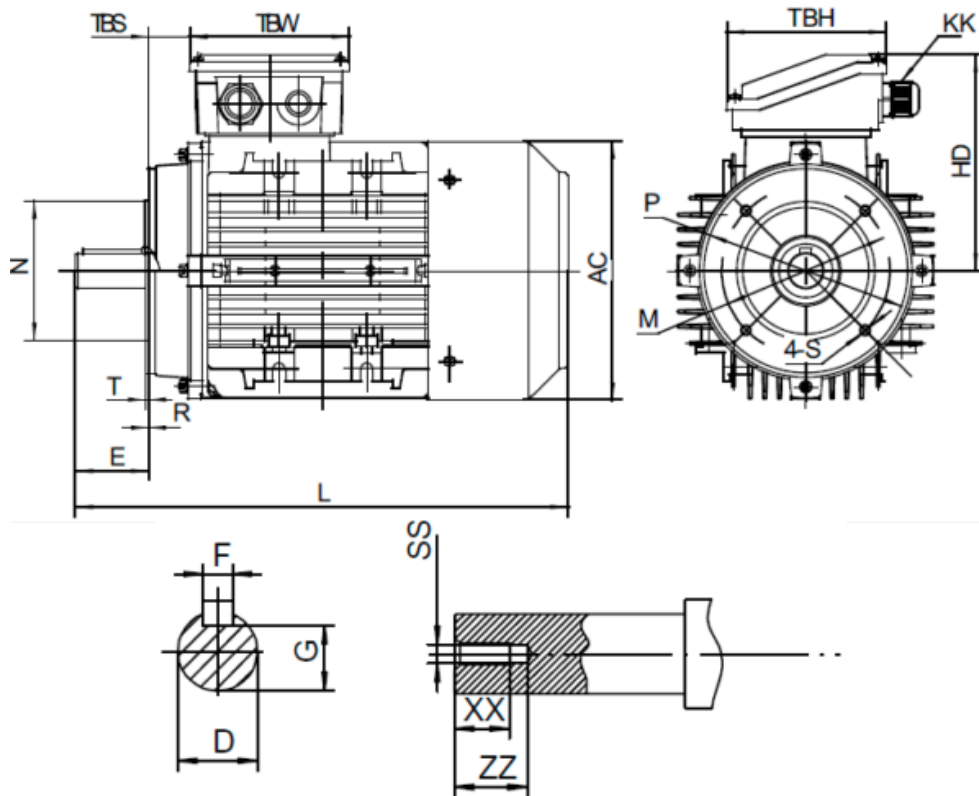

Data Sheet

Article number: 25180040041540

Description: Kleedrive T3A 112M-4 4.0kw 1400 rpm UL/CSA
3x230/400V 50 HZ IP55 B14 Eff=88,6%

Measures

AA = 224	L = 397	TBH = 118
AC = Ø220	M = Ø130	TBS = 33
AD = 283	N = Ø110	TBW = 118
D = Ø28	P = Ø160	XX = 22
E = 60	R = 0	ZZ = 30
F = 8	S = M8	
G = 24	SS = M10	
HD = 171	T = 3.5	